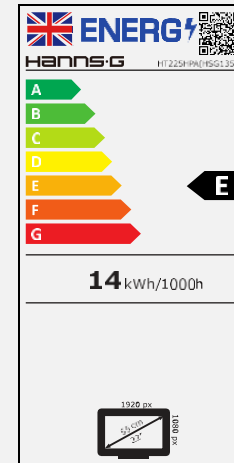

54,6 cm / 21.5"

Part. No.: HT 225 HPA

SIZE, RESOLUTION

21.5"
16:9 Aspect Ratio

Full HD
1920 x 1080

CONNECTIVITY, SPEAKER

HDMI
DP
VGA

Built-In
Stereo Speaker

VIEWING ANGLE, VESA

178° Ultra-Wide
Viewing Angle

VESA
Wall-Mountable

TOUCH DISPLAY FEATURES

10 Point
Touch

USB
Link

7H
Surface

Adj
Stand

Display Size	54,6cm / 21.5" Diagonal
Panel Type	TFT – LED Backlight, ADS Panel (*)
Aspect Ratio	16:9
Resolution (H x V)	1920 x 1080 Full HD
Brightness	300 cd/m ² (Panel) – 246 cd/m ² (Monitor)
Contrast	1.000:1 (Typical) - 80.000.000:1 (Active)
Viewing Angle L/R; U/D	178° H – 178° V (CR >10)
Response Time	7 msec (GTG)
Pixel Pitch	0,24825 (H) x 0,24825 (V) mm
Touch Type	Projected Capacitive Type – 10 Point Touch Material: OGS + AG Film
Panel Surface	Anti Glare Film, Haze-level: 10%
Display Colors	16.7M Colors
Horizontal Frequency	30 ~ 82 kHz
Vertical Frequency	55 ~ 76 Hz
Max Display Frequency	1920 x 1080 @ 60Hz
Input 1	D-Sub (VGA)
Input 2	HDMI (Ver. 1.3; compatible with 1.4)
Input 3	Display Port (Ver. 1.2a)
Buil-in Speakers	Yes, 2W x 2; PC Audio line in
Power Consumption	On: 16W; Stand-by: 0,3W; Off: 0,3W
AC Power Range	AC 100 ~ 240 Volt; 50 ~ 65 Hz
Product Dimensions	490,3 x 47,8 x 299,4 mm (W x D x H)
Packing Dimensions	550 x 115 x 366 mm (W x D x H)
Net / Gross Weight	3.6 Kg / 4.6 Kg
Bezel & Color Plan	Arm / Base/Rear Cover/Bezel- Texture

VESA Mounting	100 x 100 mm
Monitor Stand	Smart Adjustable Stand ("book" type)
Tilt / Kensington Lock	15° ~ 70° / Yes
Display Protection	Thickness 0,7 mm
Hardness / Transmittance	≥7H Toughened hard panel surface / ≥82%
Controls	Menü, Bri (+), Vol (-), Input/Enter, Power
Color	Warm, Natural, Cool, User Mode
Preset Mode	Standard, Game, Cinema, Scenery, Text Modes
On Screen Display	9 OSD Languages
Accessory	Power Cable (1,8m); HDMI Cable (1,5m); USB Cable (1,8m); Warranty Card; Quick Start Guide
Orientation	Landscape, Portrait