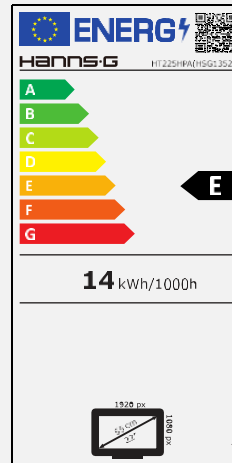

54,6 cm / 21.5"

Part. No.: HT 225 HPA

SIZE, RESOLUTION

21.5"
16:9 Aspect Ratio

Full HD
1920 x 1080

CONNECTIVITY, SPEAKER

HDMI
DP
VGA

Built-In
Stereo Speaker

Display Size	54,6cm / 21.5" Diagonal
Panel Type	TFT – LED Backlight, ADS Panel (*)
Aspect Ratio	16:9
Resolution (H x V)	1920 x 1080 Full HD
Brightness	300 cd/m ² (Panel) – 246 cd/m ² (Monitor)
Contrast	1.000:1 (Typical) - 80.000.000:1 (Active)
Viewing Angle L/R; U/D	178° H – 178° V (CR >10)
Response Time	7 msec (GTG)
Pixel Pitch	0,24825 (H) x 0,24825 (V) mm
Touch Type	Projected Capacitive Type – 10 Point Touch Material: OGS + AG Film
Panel Surface	Anti Glare Film, Haze-level: 10%
Display Colors	16.7M Colors
Horizontal Frequency	30 ~ 82 kHz
Vertical Frequency	55 ~ 76 Hz
Max Display Frequency	1920 x 1080 @ 60Hz
Input 1	D-Sub (VGA)
Input 2	HDMI (Ver. 1.3; compatible with 1.4)
Input 3	Display Port (Ver. 1.2a)
Buil-in Speakers	Yes, 2W x 2; PC Audio line in
Power Consumption	On: 16W; Stand-by: 0,3W; Off: 0,3W
AC Power Range	AC 100 ~ 240 Volt; 50 ~ 65 Hz
Product Dimensions	490,3 x 47,8 x 299,4 mm (W x D x H)
Packing Dimensions	550 x 115 x 366 mm (W x D x H)
Net / Gross Weight	3.6 Kg / 4.6 Kg
Bezel & Color Plan	Arm / Base/Rear Cover/Bezel- Texture

VESA Mounting	100 x 100 mm
Monitor Stand	Smart Adjustable Stand ("book" type)
Tilt / Kensington Lock	15° ~ 70° / Yes
Display Protection	Thickness 0,7 mm
Hardness / Transmittance	≥7H Toughened hard panel surface / ≥82%
Controls	Menü, Bri (+), Vol (-), Input/Enter, Power
Color	Warm, Natural, Cool, User Mode
Preset Mode	Standard, Game, Cinema, Scenery, Text Modes
On Screen Display	9 OSD Languages
Accessory	Power Cable (1,8m); HDMI Cable (1,5m); USB Cable (1,8m); Warranty Card; Quick Start Guide
Orientation	Landscape, Portrait